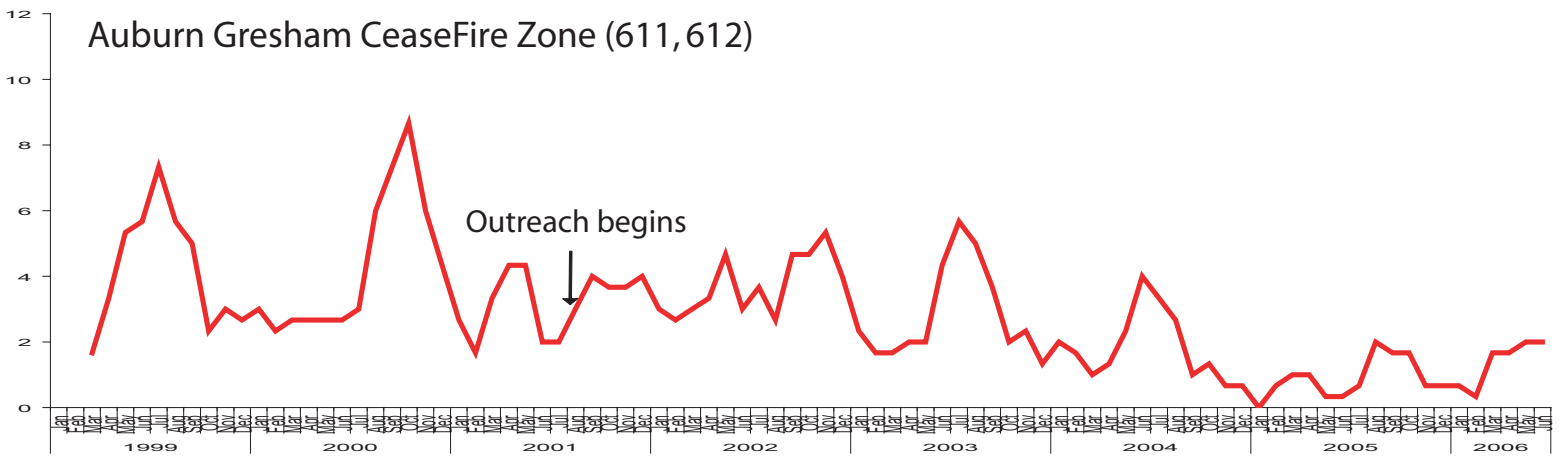

West Humboldt CeaseFire Zone (1111, 1112)

Auburn Gresham CeaseFire Zone (611, 612)

Rogers Park CeaseFire Zone (2422, 2424, 2431, 2432)

Maywood (entire city)