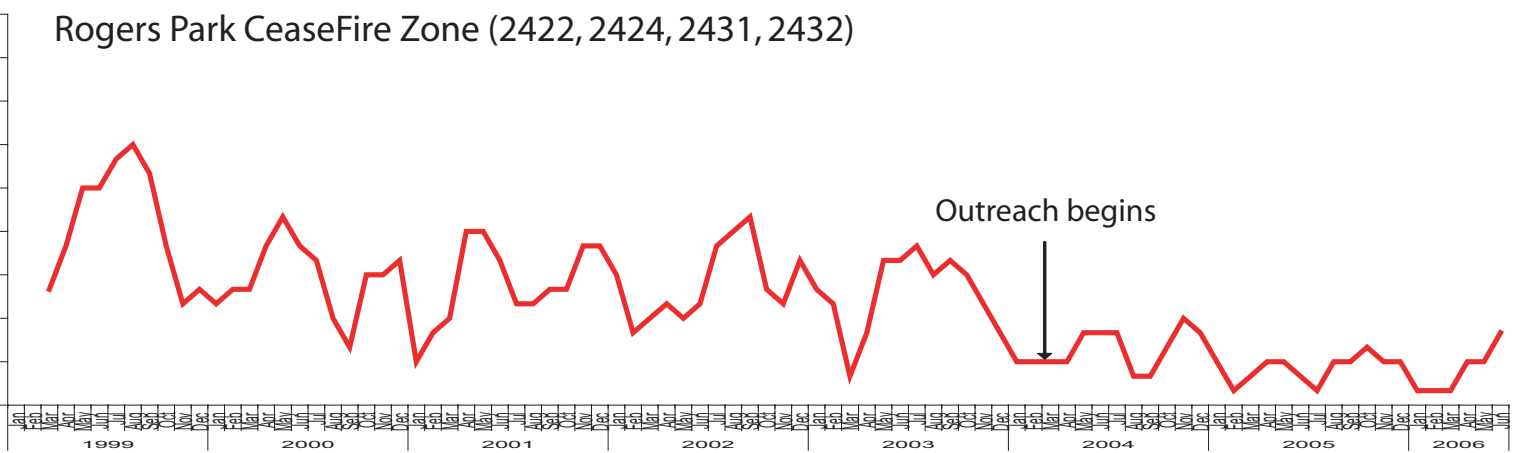

West Humboldt CeaseFire Zone (1111, 1112)

Auburn Gresham CeaseFire Zone (611, 612)

Rogers Park CeaseFire Zone (2422, 2424, 2431, 2432)

Maywood (entire city)