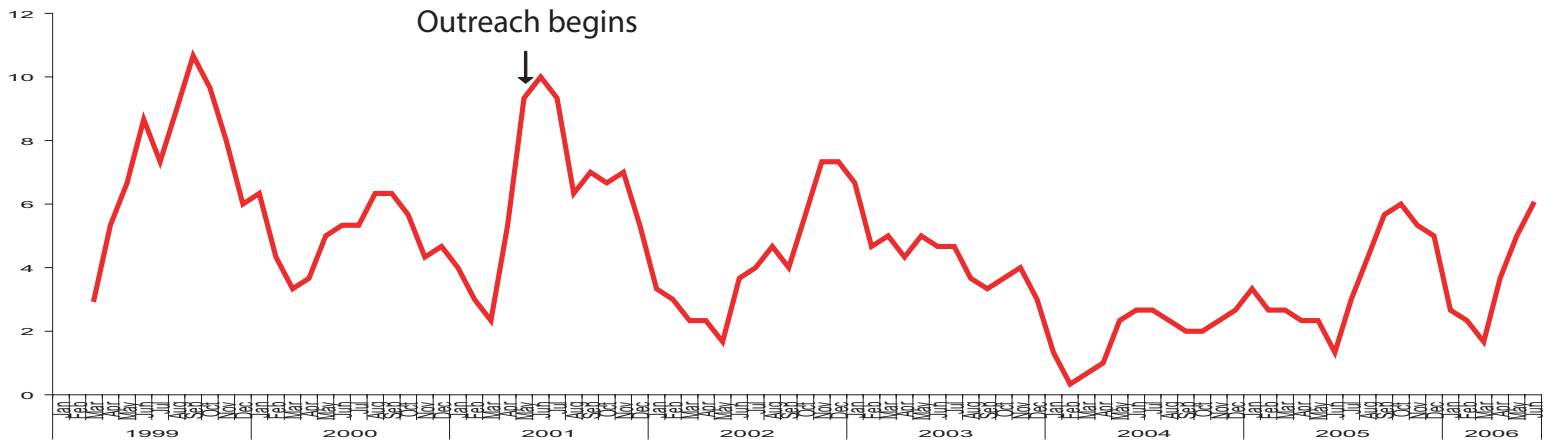

West Humboldt CeaseFire Zone (1111, 1112)

Auburn Gresham CeaseFire Zone (611, 612)

Rogers Park CeaseFire Zone (2422, 2424, 2431, 2432)

Maywood (entire city)