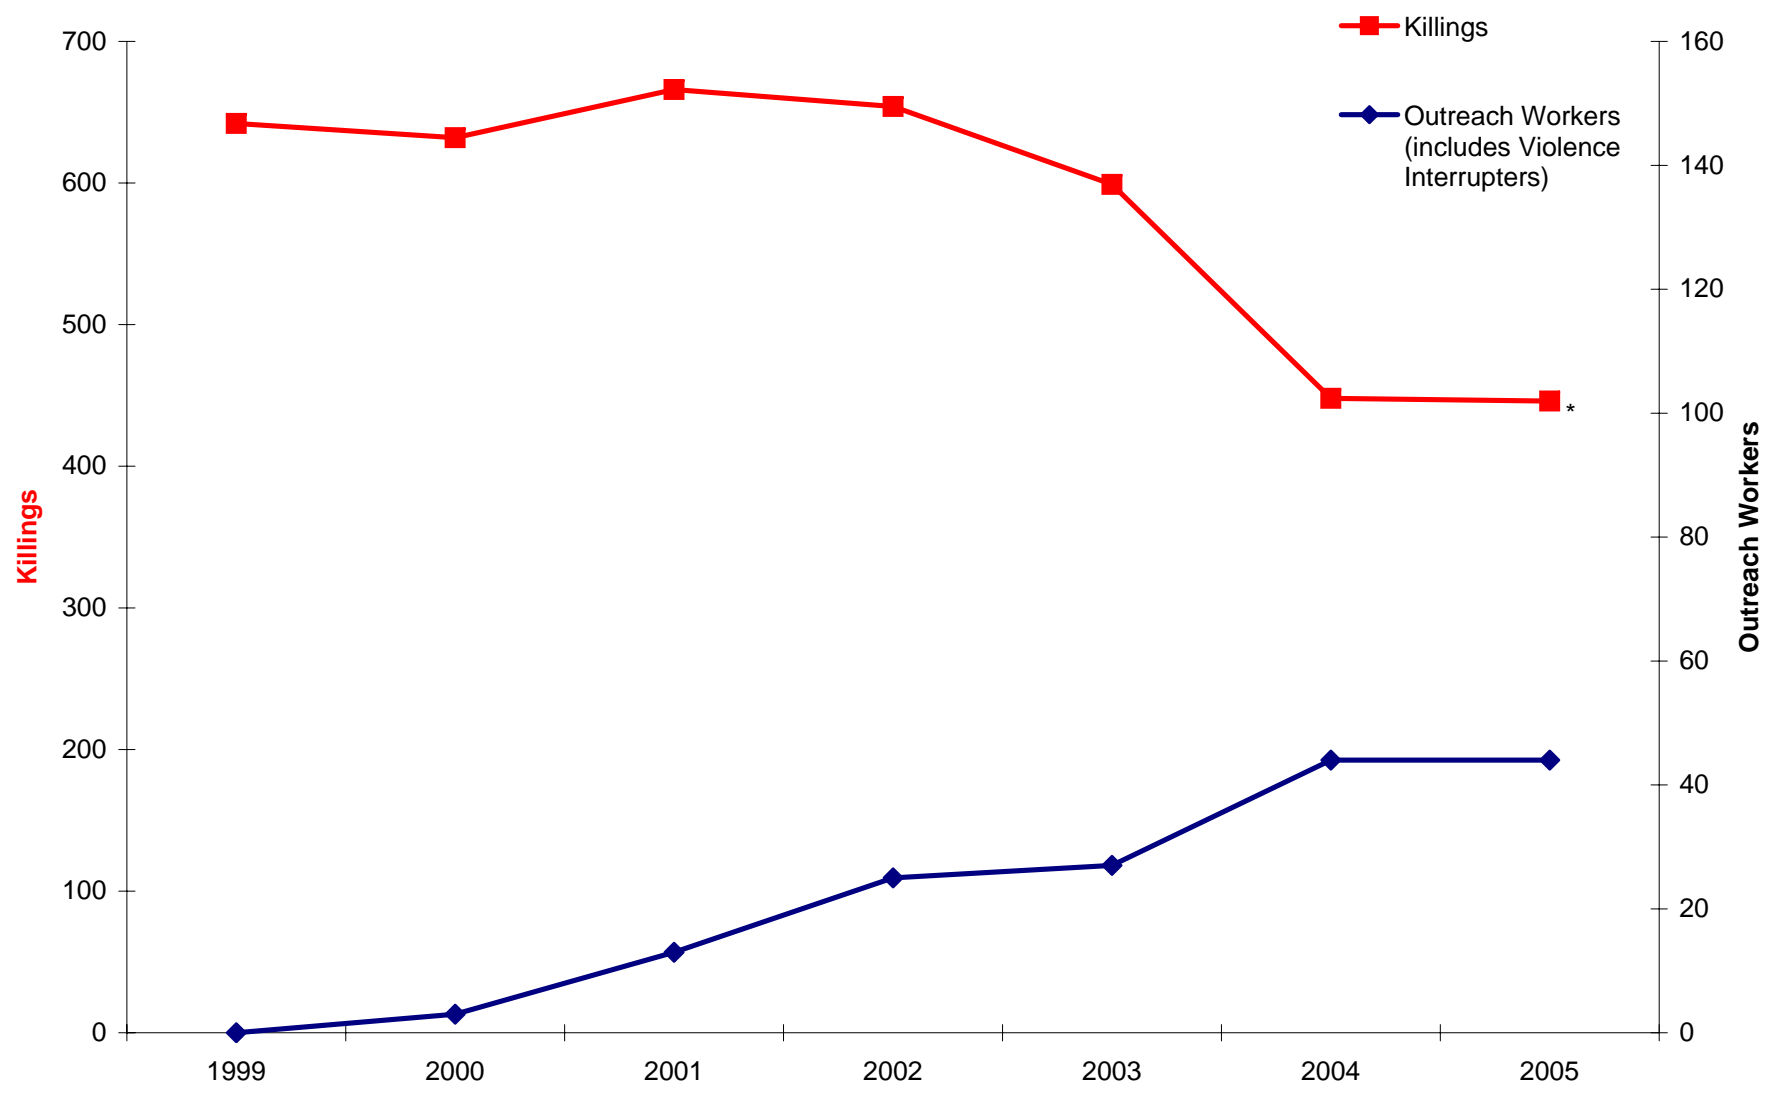

# of Killings per year in Chicago and # of CeaseFire outreach workers<sup>+</sup>

\*2005 Killing numbers estimated based on the current pace (Jan-Nov 2005) of .5% fewer killings than in 2004.

+ Number of outreach workers indicates average number over the year. Outreach worker totals fluctuate throughout any given year.